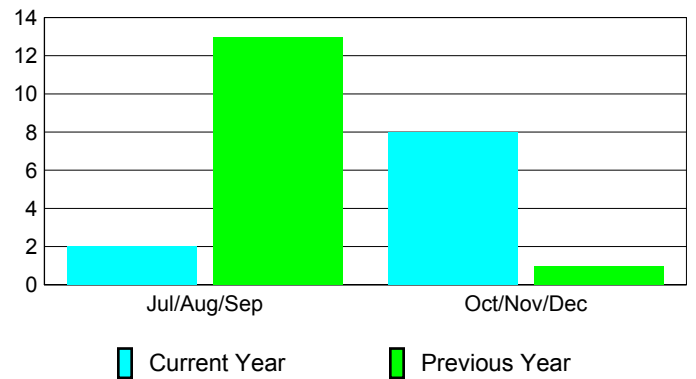

Comparison of Membership Gain/Loss

Current Year Compared to the Previous Year