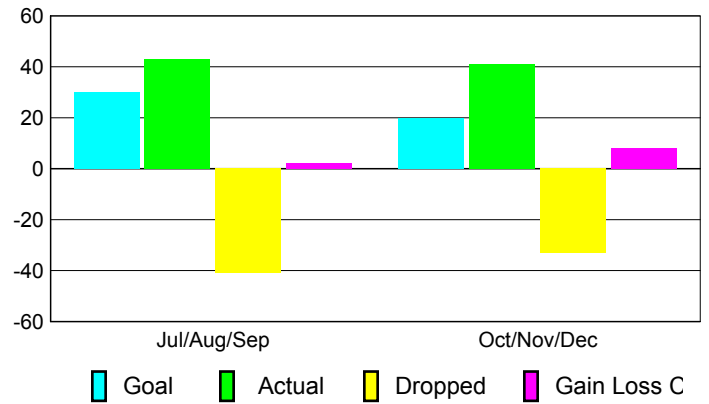

Membership Results 2010-2011

Goal, New, Dropped, Gain/Loss